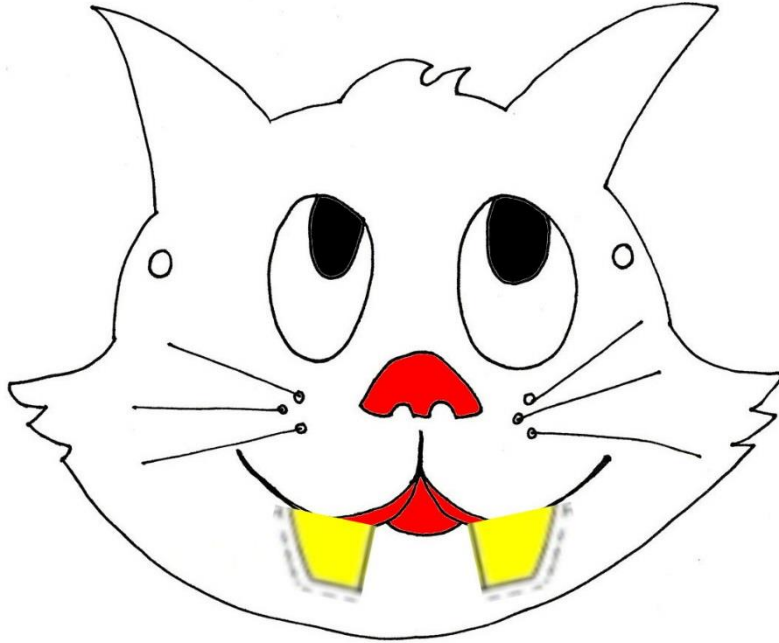

My Cat Mask

by 1D Chau Hau Ching, Muigi

This is my cat mask.

It has two big black eyes.

It has one small red nose and one big red mouth.

It has two big yellow teeth.

I like my cat mask.